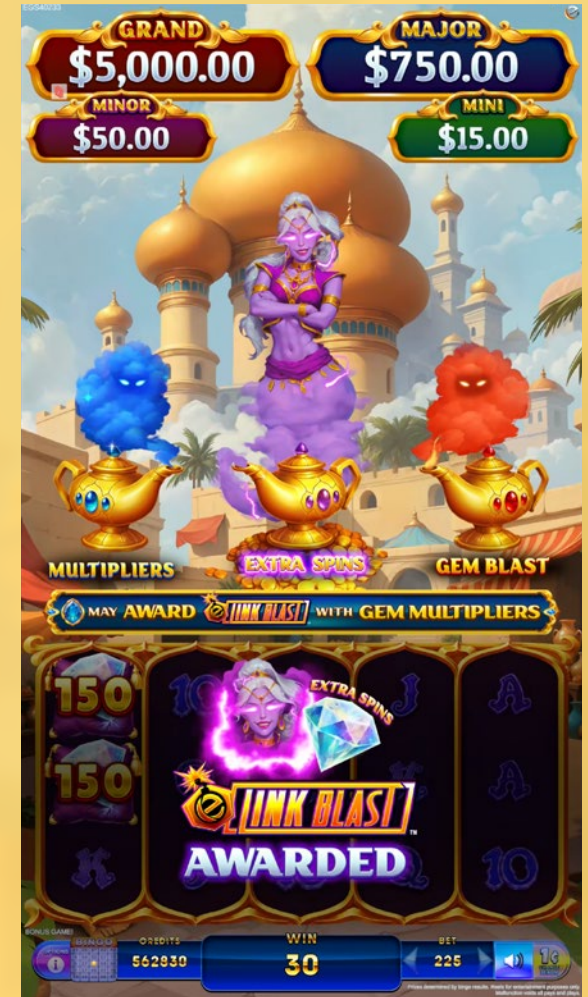

Reel Configuration: 3x5

Payback: 90-96%

Bet Multipliers: 1-10

Volatility: Medium-High

Mini/Minor: Scaled

Major/Grand: Linked Progressive