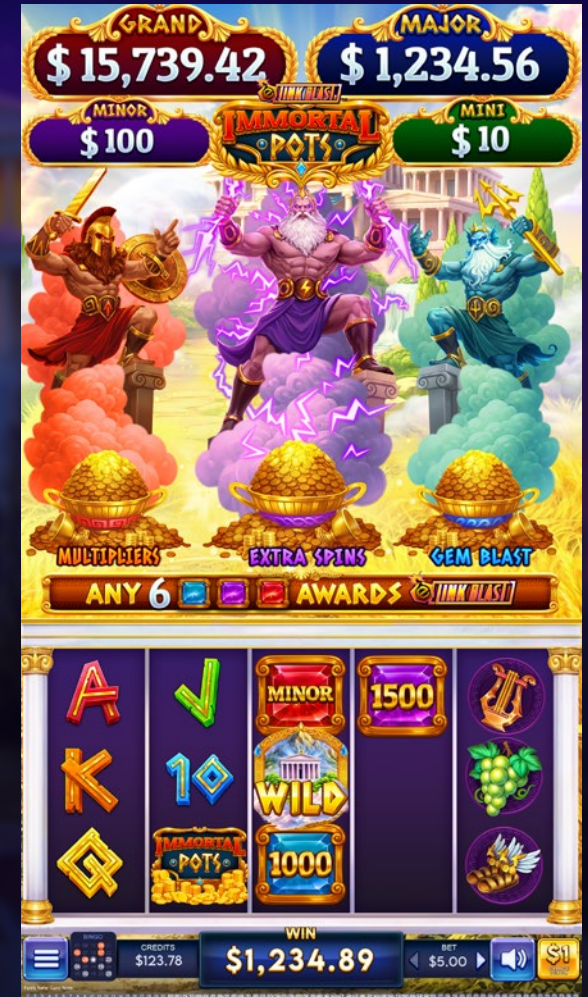

Reel Configuration: 3x5

Payback: 90-96%

Bet Multipliers: 1-10

Volatility: Medium-High

Mini/Minor: Scaled

Major/Grand: Linked Progressive

The hit Link Blast series brings you Player favorite Three Pot Perceived Persistence with an enhanced cash-on-reels Hold & ReSpin bonus.

Denoms:	1c	2c	5c	10c
Paylines:	30	30	30	30
Min Credits:	75	75	75	75
Exposure:	\$6,130	\$12,260	\$30,650	\$61,300

Link Blast Hold & ReSpin

Cash-on-reels Hold & ReSpin bonus triggered by landing six gems or through random trigger by landing any wild in the base game. One or more enhancements may be triggered before or during the bonus.

Reel Configuration: 3x5

Payback: 90-96%

Bet Multipliers: 1-10

Volatility: Medium-High

Mini/Minor: Scaled

Major/Grand: Linked Progressive

LINK BLAST RA'S LEGACY

Player favorite Three
Pot Perceived
Persistence with
enhanced cash-on-reels
Hold & ReSpin bonus.