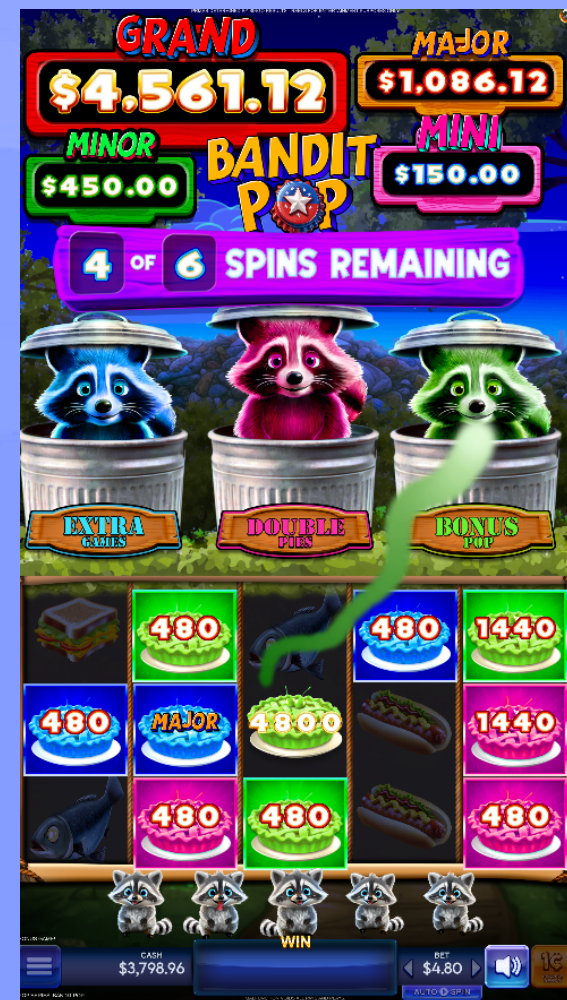

BANDIT POP

Captivating characters, popular three pot action, and a unique style pick'em bonus.

Denoms:	1c	2c	5c	10c	25c
Paylines:	50	50	50	50	25
Min Credits:	50	50	50	50	25
Exposure:	$6,388	$9,964	$33,336	$47,088	$146,240*

Hold & ReSpin

Colored Pies randomly trigger one or more pot features and initiate a Hold & ReSpin bonus.

Blue Pot: Grants additional spins in the bonus.

Pink Pot: Land additional pies in each square, increasing prizes.

Green Pot: Instantly collect all prizes currently on the board.

Jackpot Pick'Em

Land 3 or more Bottle Cap symbols for a progressive picking feature.

*To cap exposure at $50,000, do not offer bets above $100 - 25c denom at 6, 8, and 12x.

Reel Configuration: 3x5

Payback: 91-96%

Bet Multipliers: 1-12

Volatility: Medium

Mini/Minor: Scaled

Major/Grand: Linked Progressive